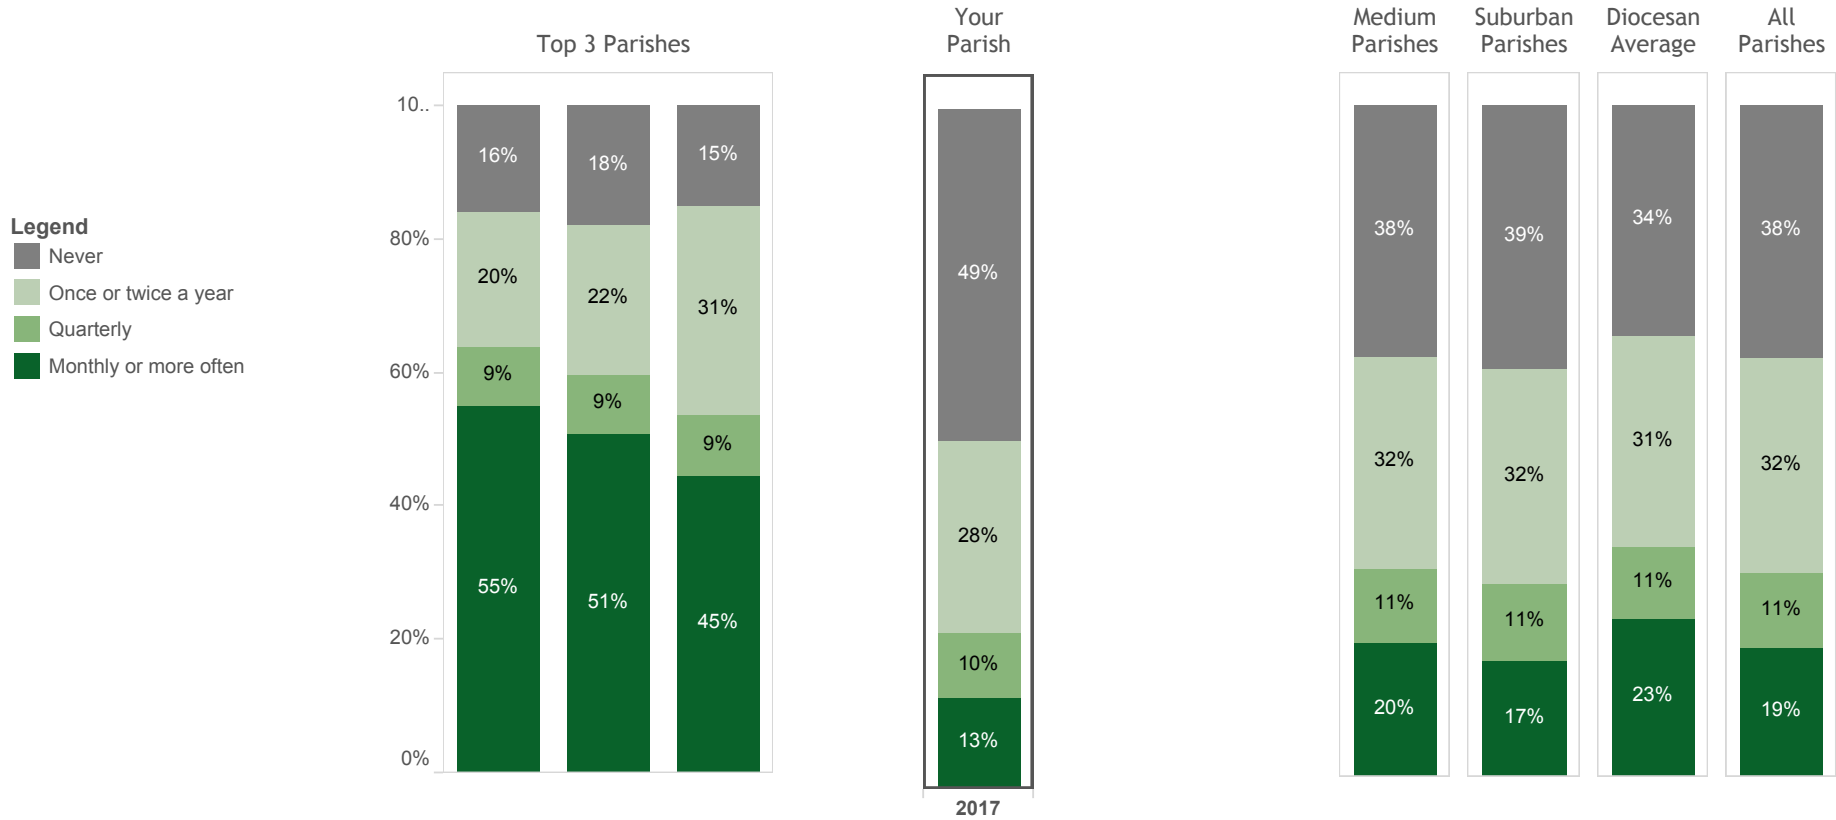

Catholic Parishes Equip Disciples to Share Their Personal Witness Story

Top factors that impact how frequently parishioners share their story: 1) how well the parish equips them to share their personal witness story, 2) how frequently they answer someone else's question about Church teaching, 3) their participation in pastoral counseling/spiritual direction, 4) how frequently they invite someone to parish activities, 5) how strongly they believe Scripture is the Word of God.

Survey Item:

"In the past year... Shared my personal witness story with another person"