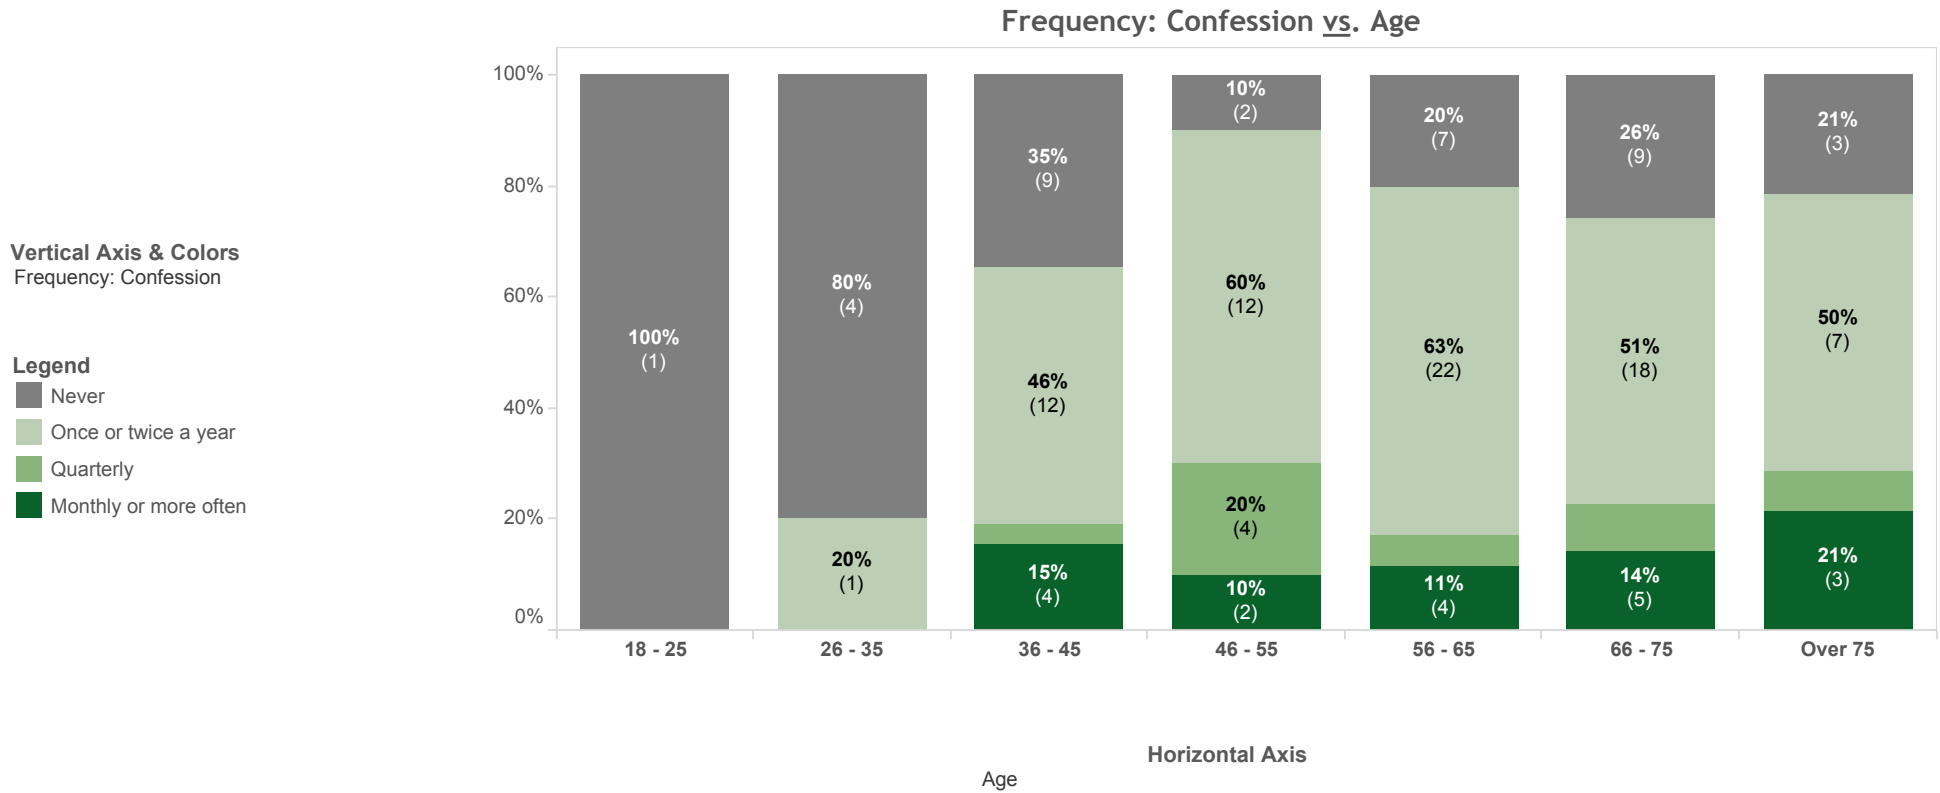

Survey Item:

"Which of the following best describes the pace of your spiritual growth?"

Frequency: Invited someone to Mass

Survey Item
Frequency: Invited someone to Mass

- Legend**
- Never
 - Once or twice a year
 - Quarterly
 - Monthly or more often

Survey Item:

"In the past year... Invited someone to join me for Mass"

Cross Tabulation Bar Chart

Select two questions from the drop down menus along each axis to compare two survey items against each other.