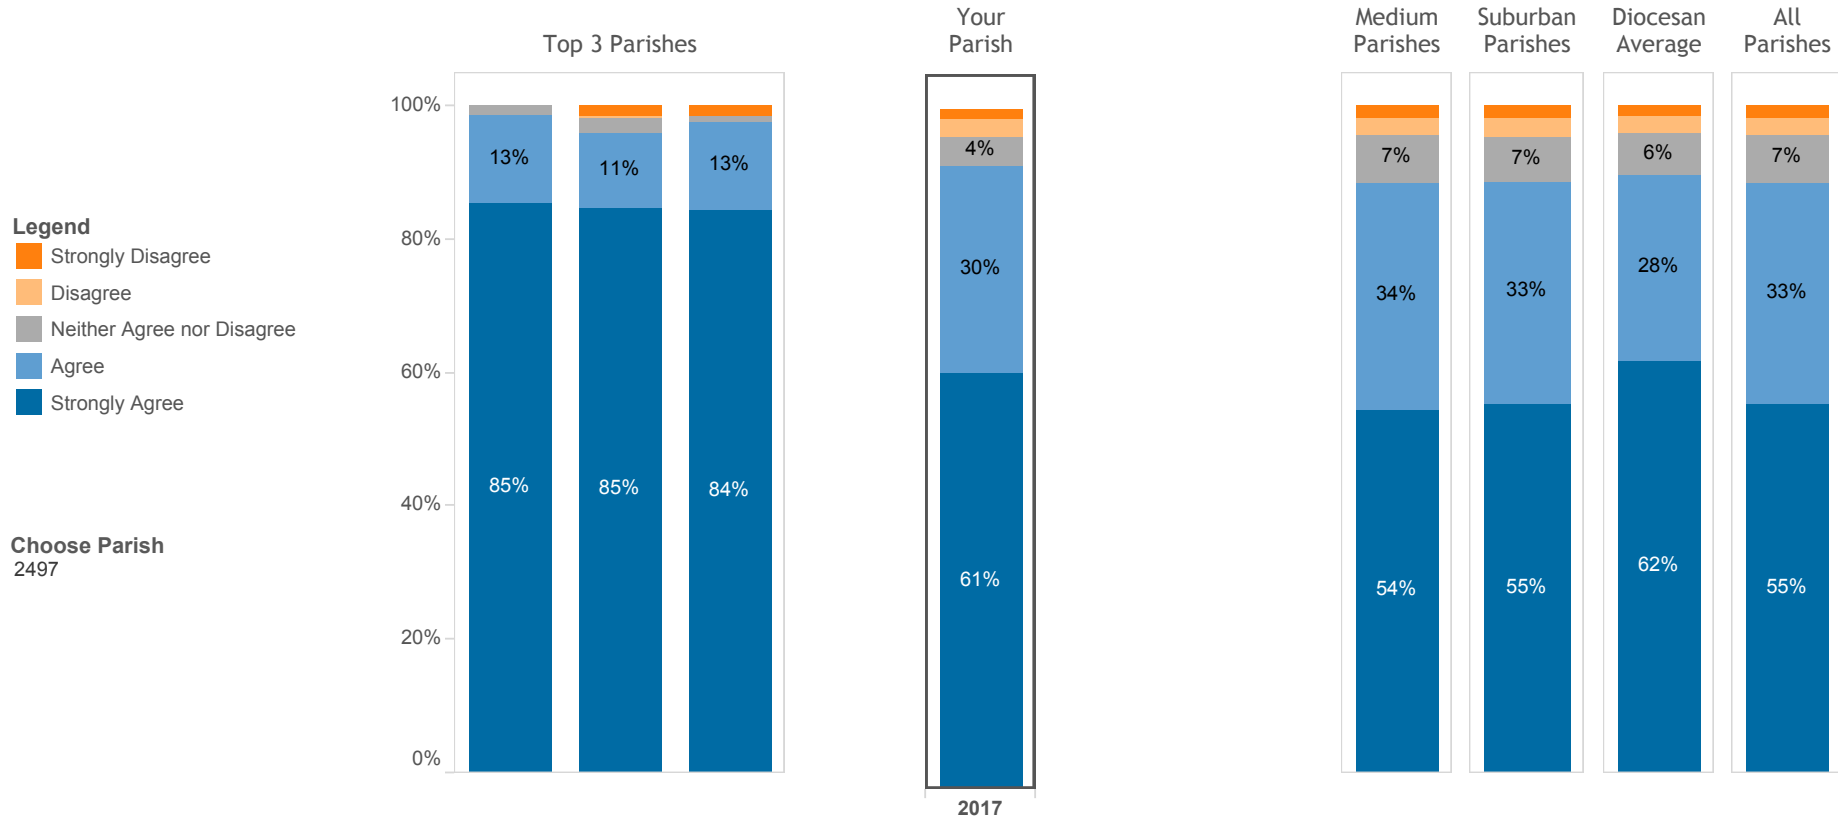

Parishioners Likelihood to Recommend the Parish

The top factors that impact a parishioner's likelihood to recommend the parish: 1) Recommendation of the pastor, 2) offering a vibrant and engaging Sunday Mass, 3) feeling welcomed and accepted, 4) preaching that connects to everyday life, 5) making information accessible, 6) helping them recognize how God is working in their life.

Survey Item:

"I would recommend my parish to a friend"