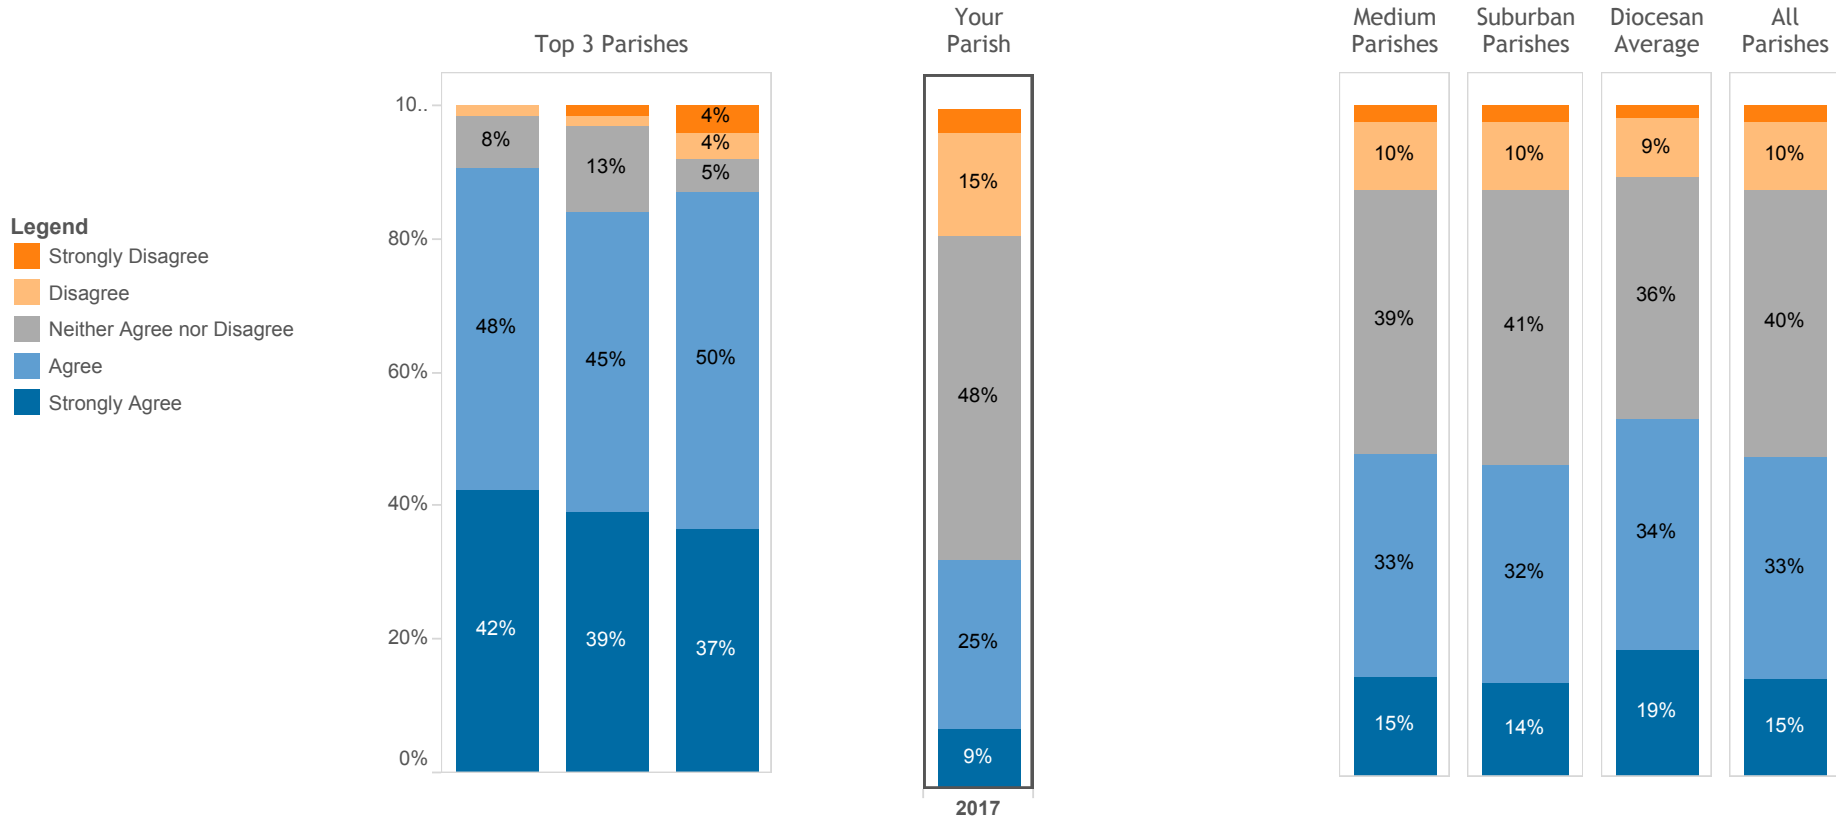

How Well Does the Parish Equip Parishioners to Share Their Personal Witness Story?

How the parish equips parishioners to share their personal story drives how frequently parishioners do so.

Survey Item:

"My parish equips me to have conversations about my faith with family and friends by... Teaching me how to share my personal witness story"