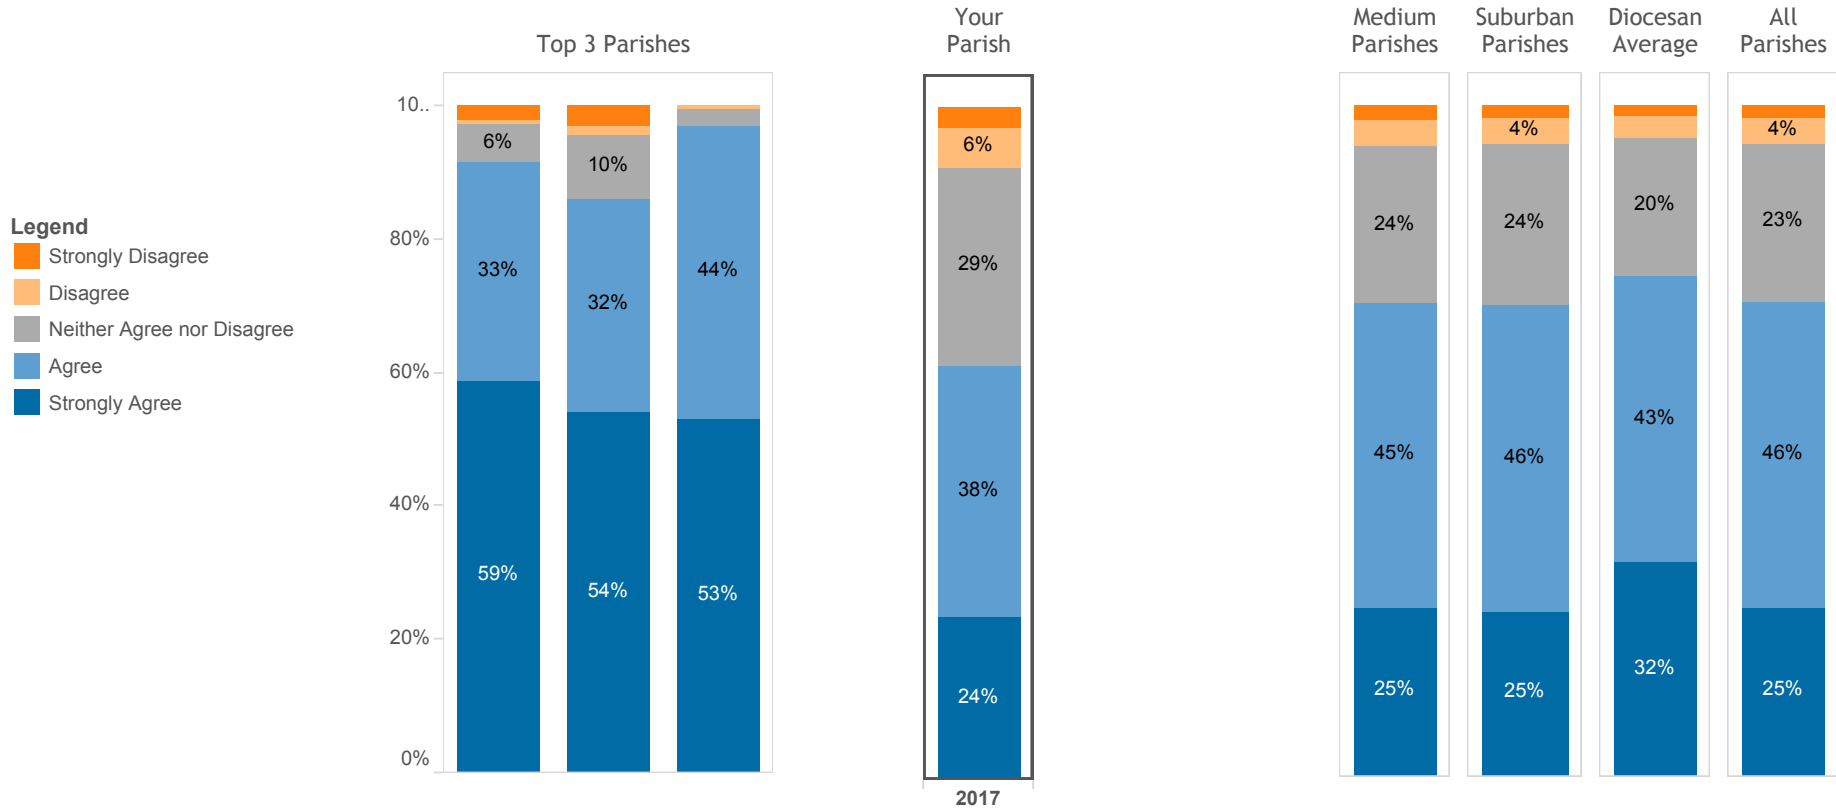

Parishioners Want to be Formed as Disciples

Being formed as a disciple is a driver for spiritual growth

Survey Item:

"The parish helps me grow spiritually by...Forming me as a disciple of Jesus Christ"