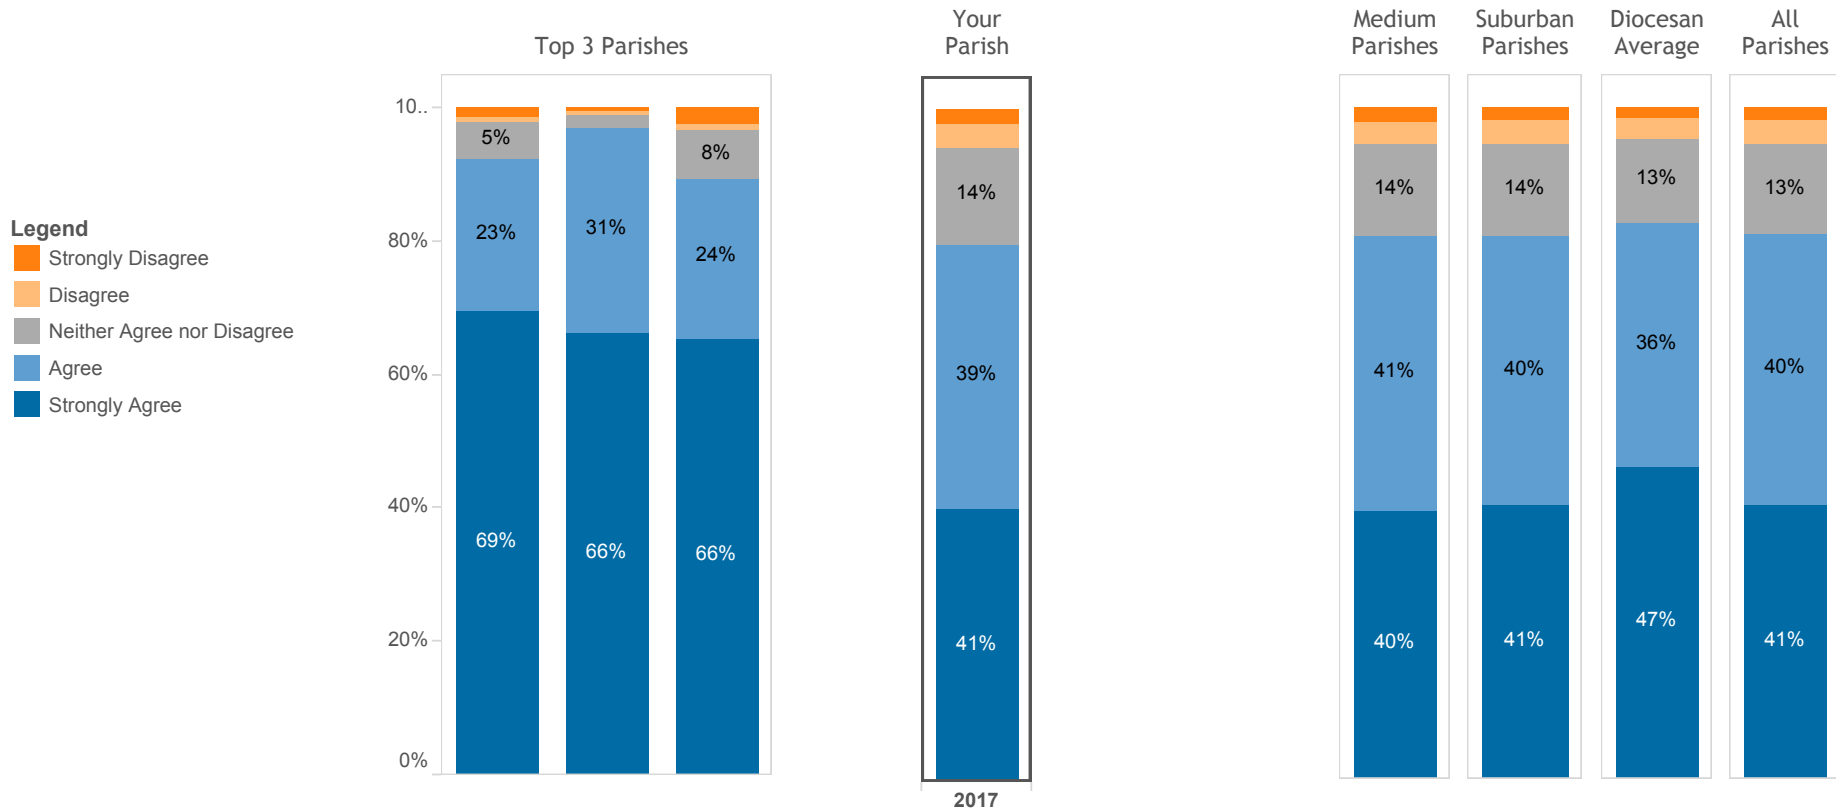

The Primary Purpose of a Parish Is to Help People Grow in Their Relationship with God

In addition to the leadership of the pastor, parishes help parishioners grow spiritually by: 1) forming parishioners as disciples, 2) offering vibrant and engaging Sunday Mass, 3) making them feel welcomed and accepted, 4) preaching that connects to everyday life, and 5) helping them recognize how God works in their lives.

Survey Item:

"My parish helps me grow spiritually as a Catholic"