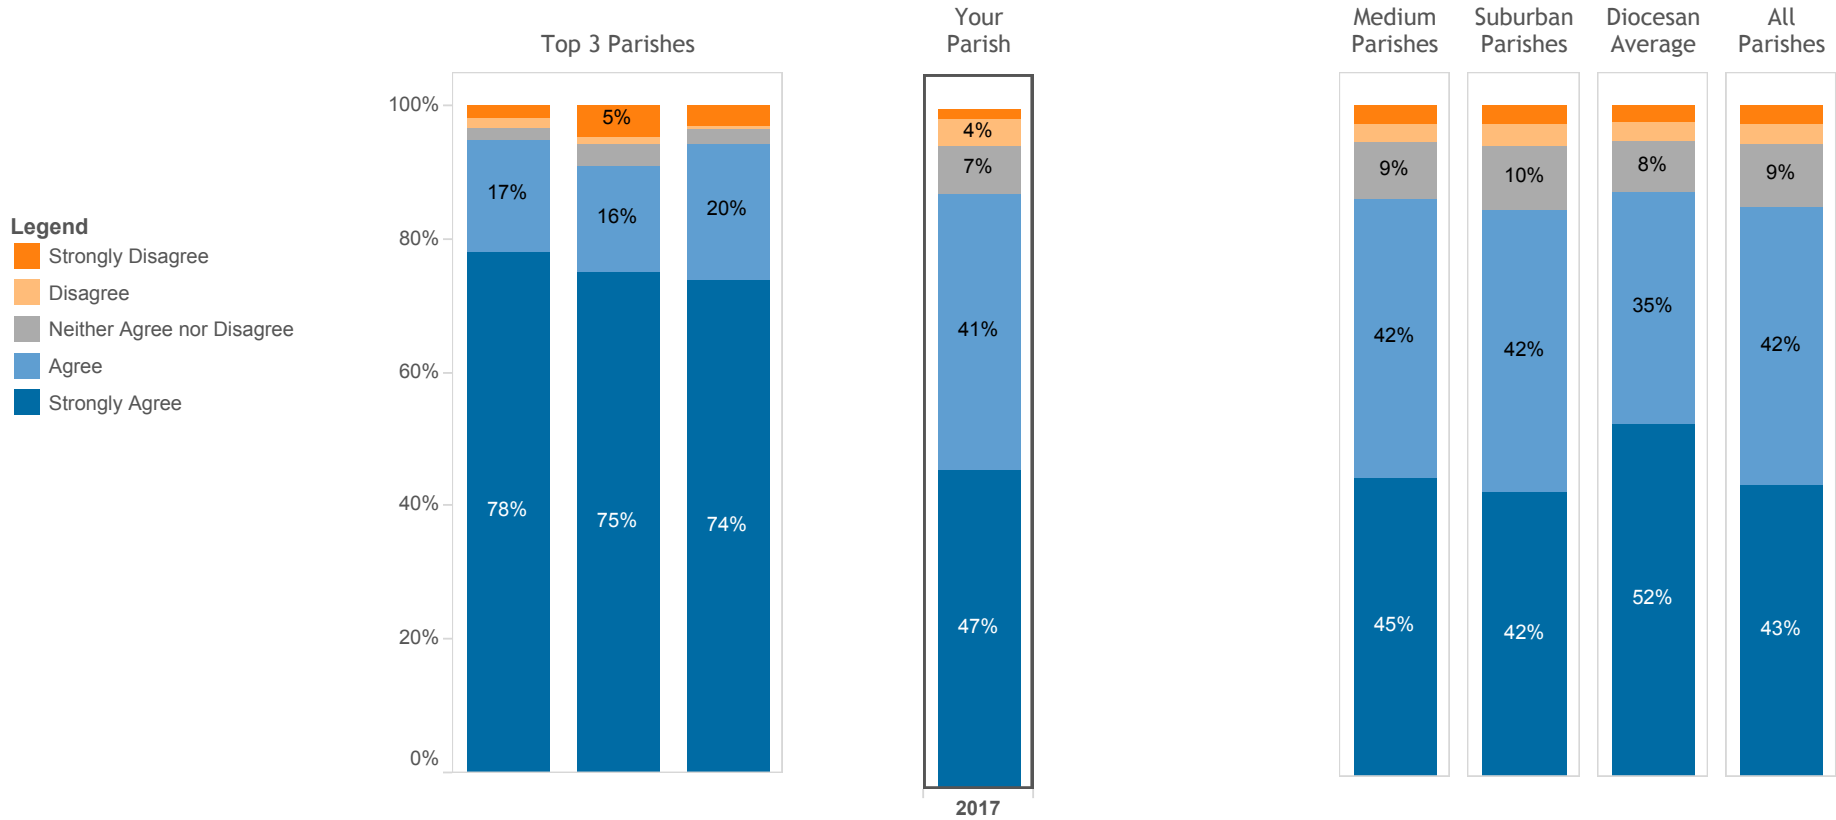

People Want to Connect and Belong to a Community

Those who responded strongly agree to feeling welcome and accepted by the parish are more likely to recommend the parish and to credit the parish with helping them grow spiritually. It also is a key differentiation between those reporting they do not practice the faith to those who do practice the faith.

Survey Item:

"The parish helps me connect with a local Catholic community by...Making me feel welcomed and accepted"