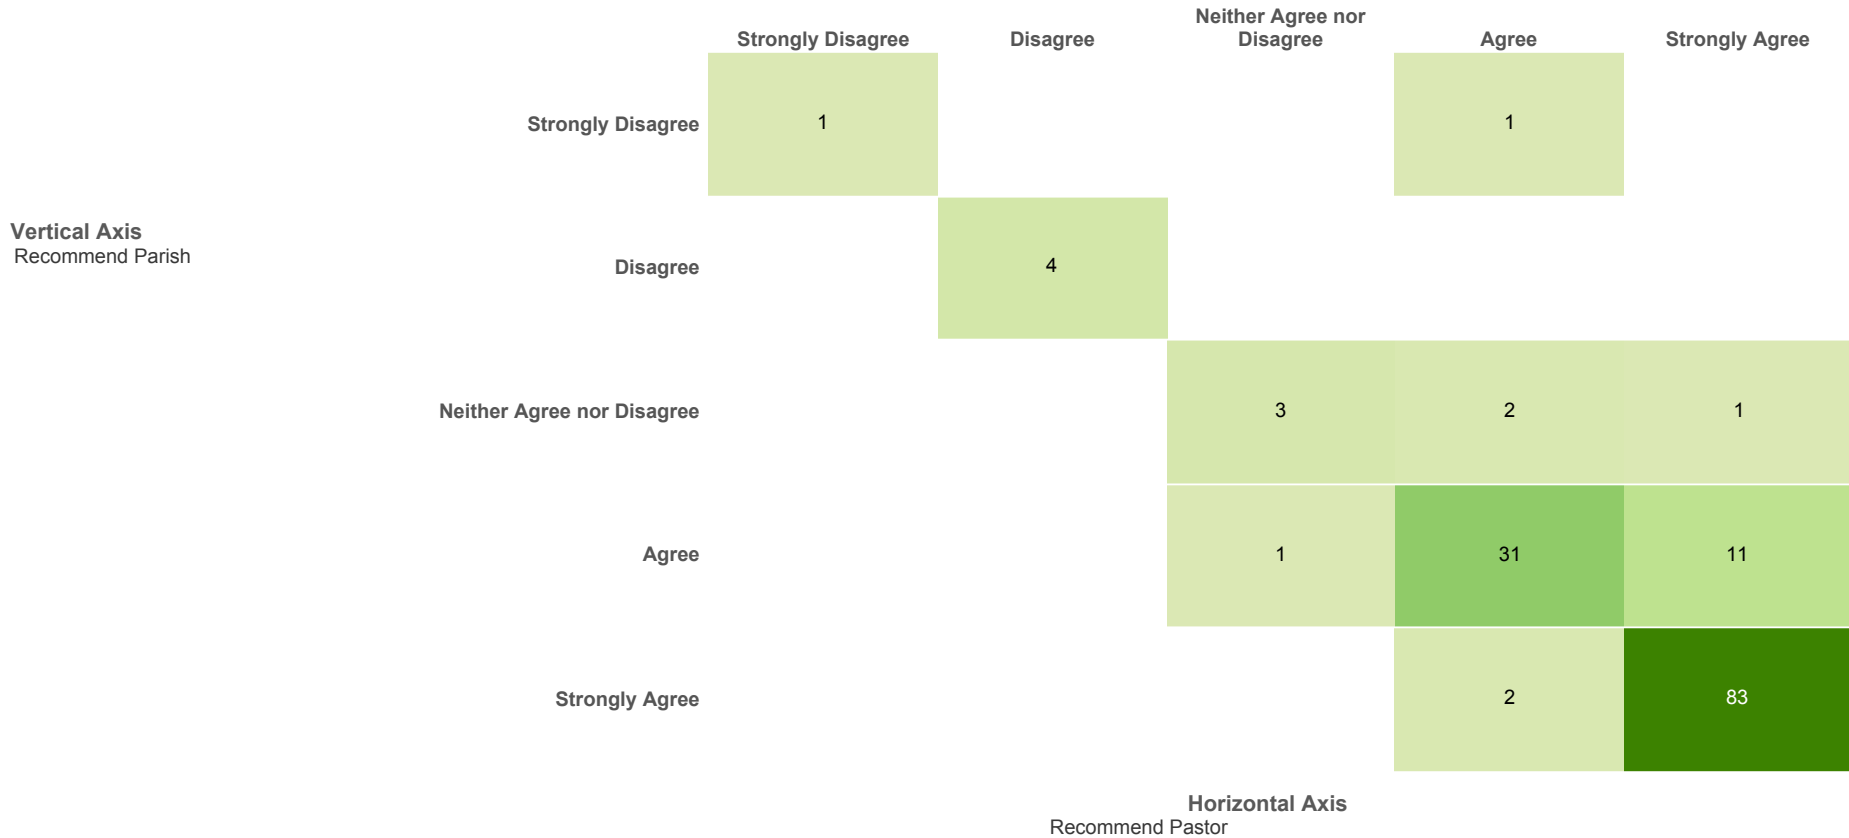

Survey Item:

"In the past year... Invited someone to join me for Mass"

Cross Tabulation Bar Chart

Select two questions from the drop down menus along each axis to compare two survey items against each other.

Survey Items:

Stacked colors: "In the past year, frequency of participation in... The Sacrament of Reconciliation (Confession)"

Horizontal axis: "Please indicate your appropriate age bracket."

Recommend Parish vs. Recommend Pastor

Select two survey items to compare from the drop down menus along each axis. Color magnitudes represent the number of responses.

Survey Items:

Vertical axis (rows): "I would recommend my parish to a friend"

Horizontal axis (columns): "I would recommend my pastor to a friend"

Demographic Cross Tabulation Bar Chart

Select two questions from the drop down menus along each axis to compare two survey items against each other.