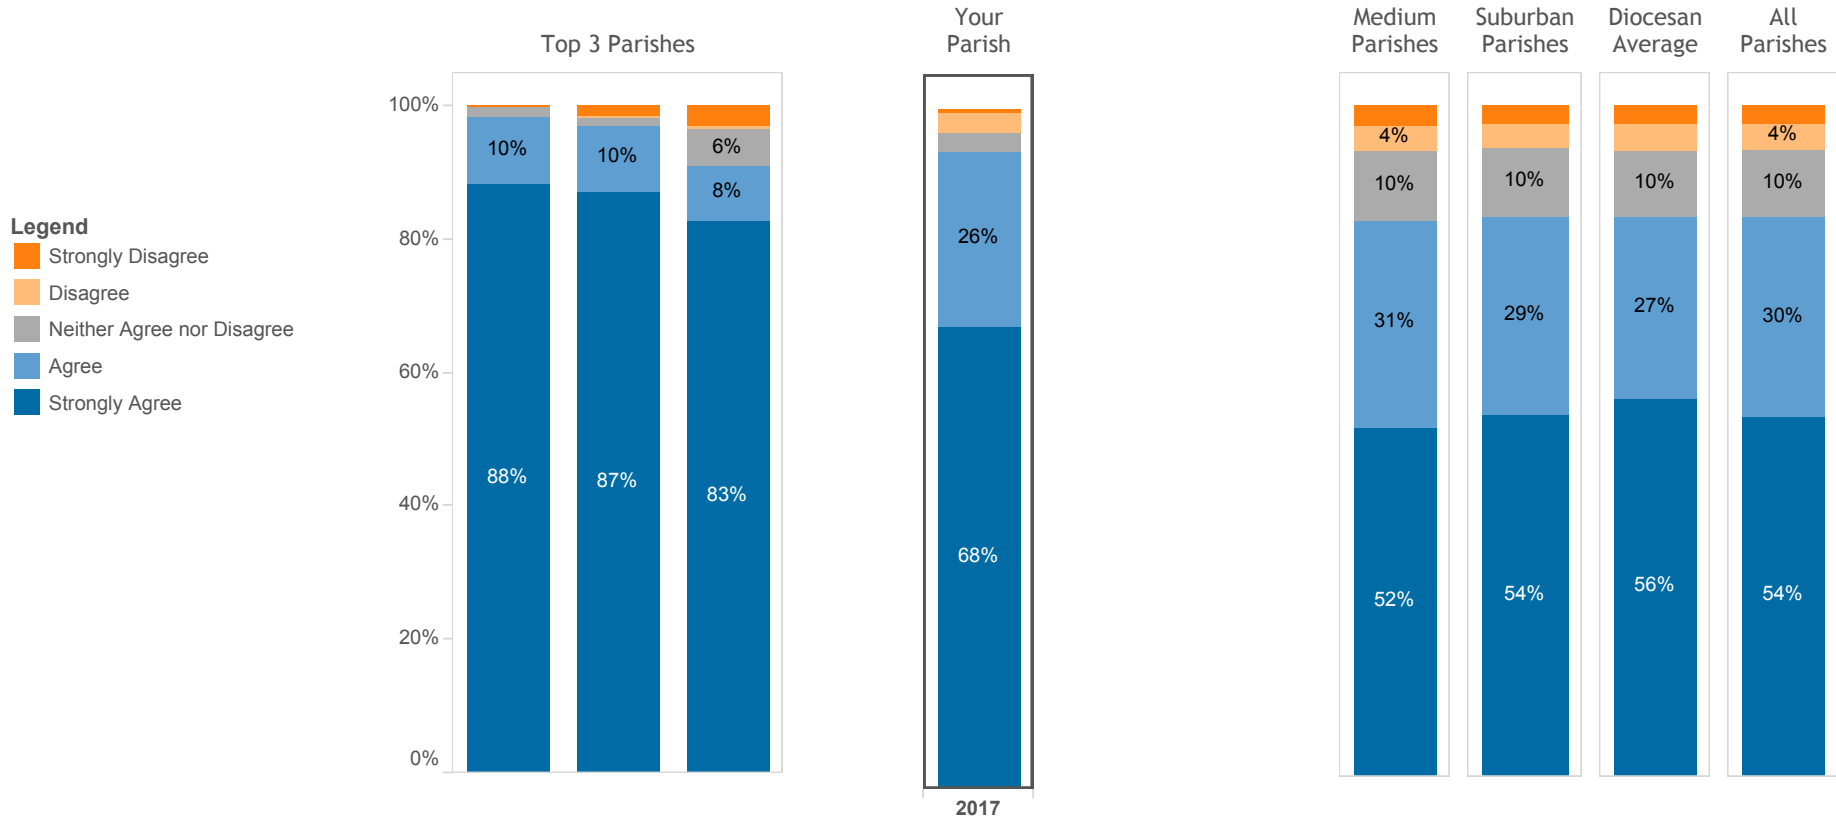

The Pastor's Leadership is Essential

More than any other factor, a parishioner's likelihood to recommend the pastor drives their recommendation of the parish and how well they believe the parish helps them grow spiritually.

Survey Item:

"I would recommend my pastor to a friend"