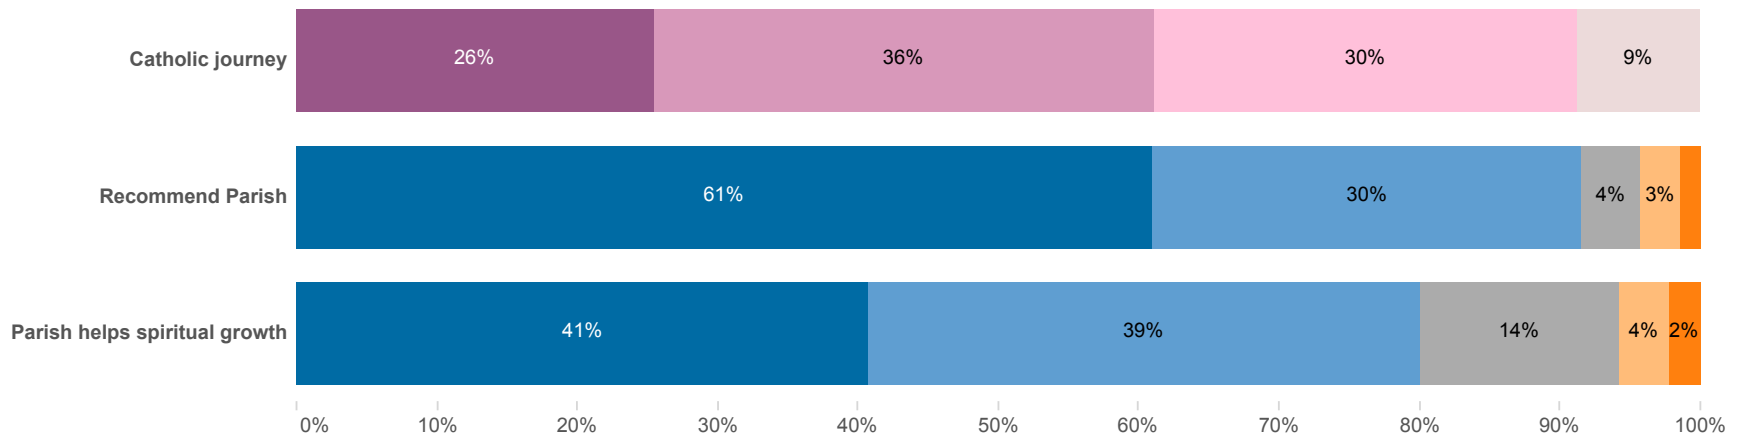

Disciple Maker Index (DMI) Data Visualizations & Findings

Parish Workbook

2017

High-level Dashboard

2497 Parish	Year	Generic Link	Paper Survey	Grand Total
	2017	141	11	152
	Grand Total	141	11	152

- Strongly Agree
- Personal relationship with Jesus Christ
- Agree
- Growing as disciple
- Neither Agree nor Disagree
- Practice Catholic faith
- Disagree
- Consider myself Catholic
- Strongly Disagree