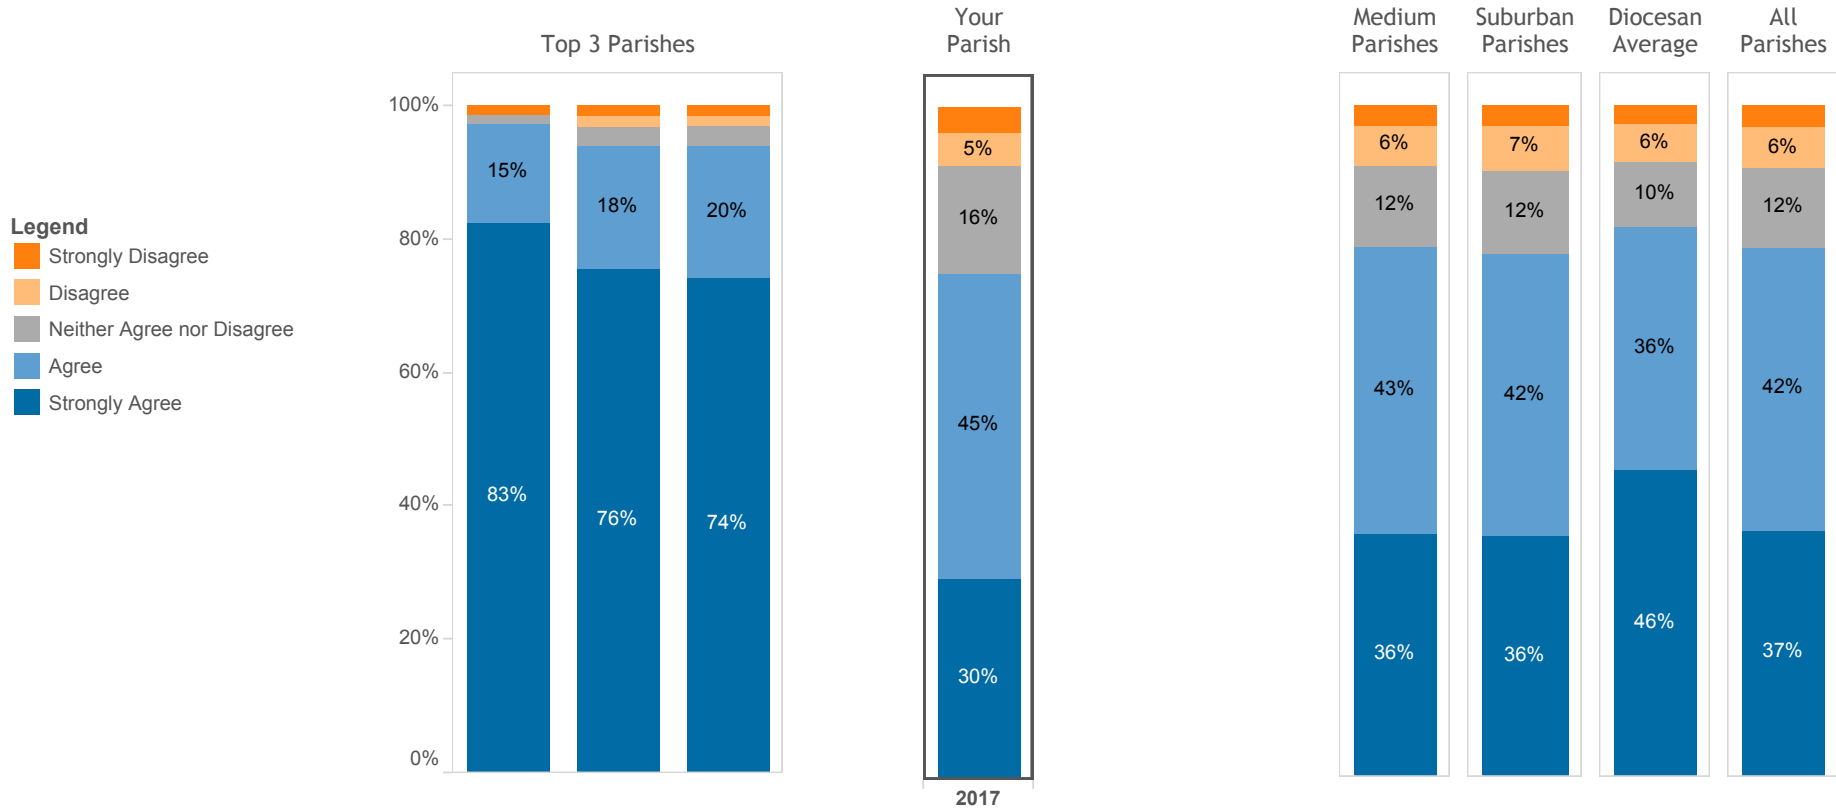

Sunday Mass Matters

Vibrant and engaging Sunday Mass drives people to recommend the parish as well as help people grow spiritually.

Survey Item:

"The parish helps me grow spiritually by...Offering vibrant and engaging Sunday Masses"