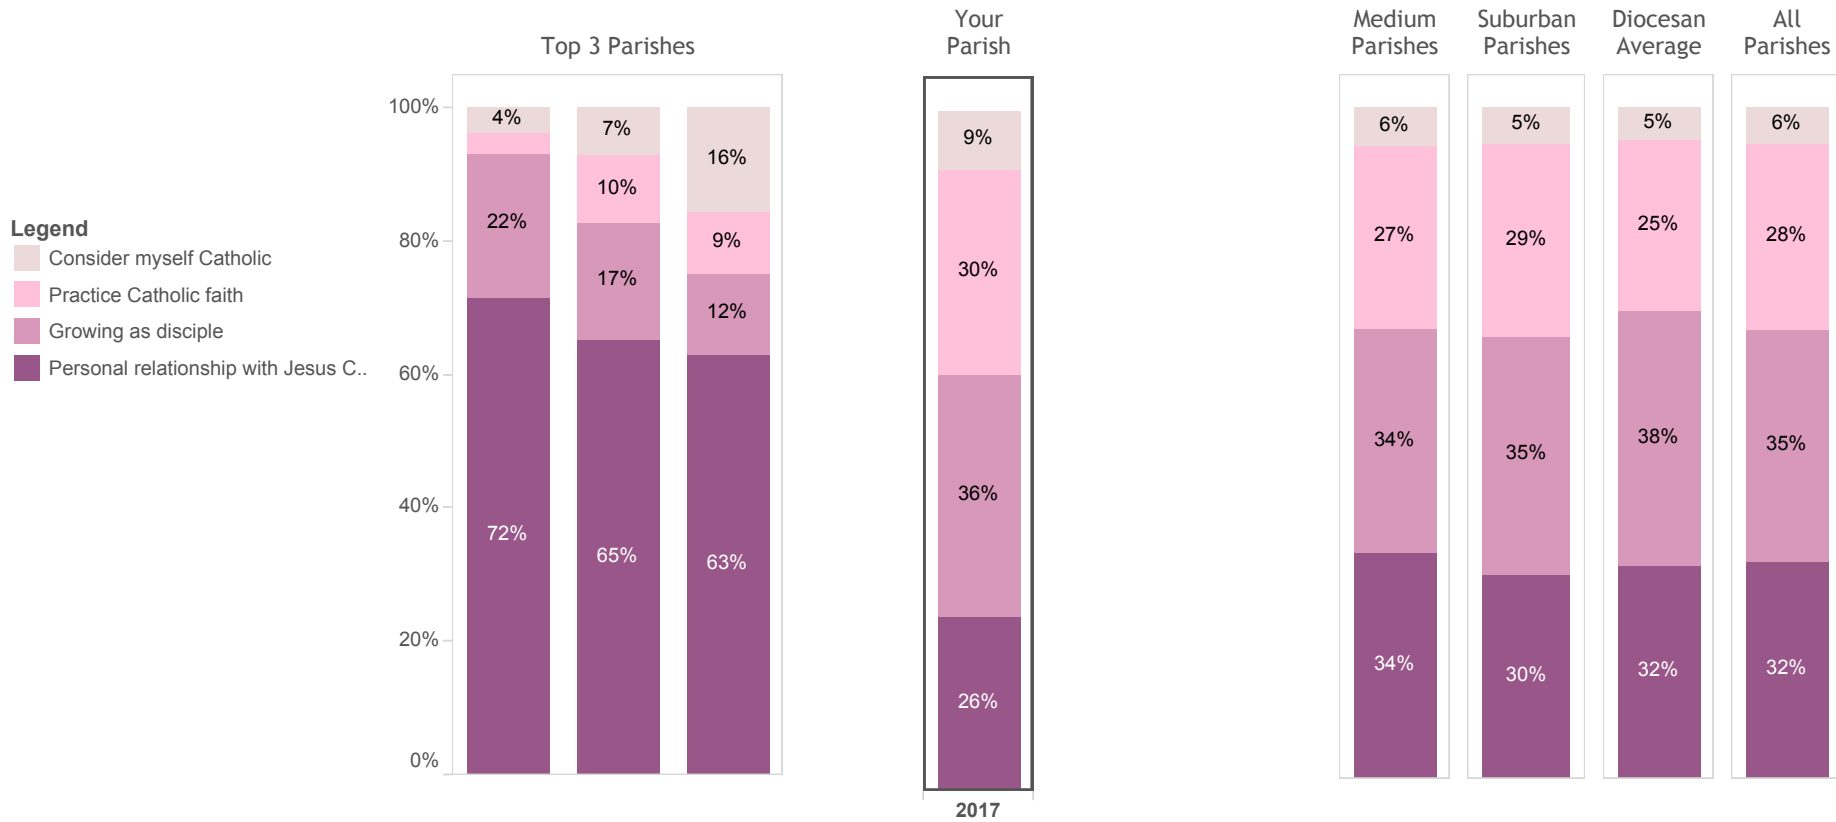

Survey Item:

"In the past year... Shared my personal witness story with another person"

Catholic Journey

Parishes exists to help people grow at every stage of their Catholic Journey.

Survey Item:

"Which of the following best describes where you are on your Catholic journey?"