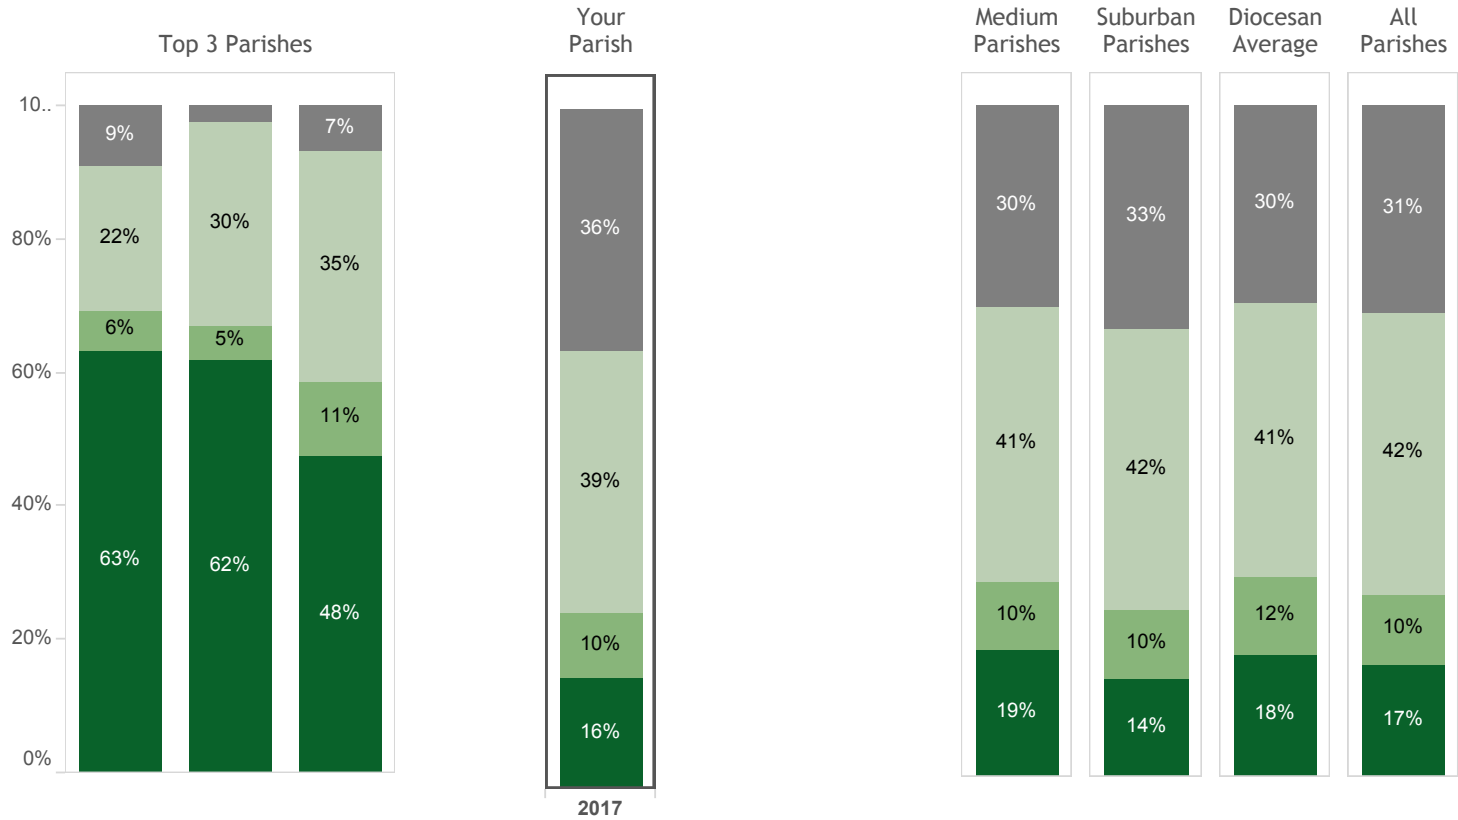

Survey Item:

"Which of the following best describes the pace of your spiritual growth?"

Frequency: Invited someone to Mass

Survey Item
Frequency: Invited someone to Mass

- Legend**
- Never
 - Once or twice a year
 - Quarterly
 - Monthly or more often

Survey Item:

"In the past year... Invited someone to join me for Mass"

Cross Tabulation Bar Chart

Select two questions from the drop down menus along each axis to compare two survey items against each other.