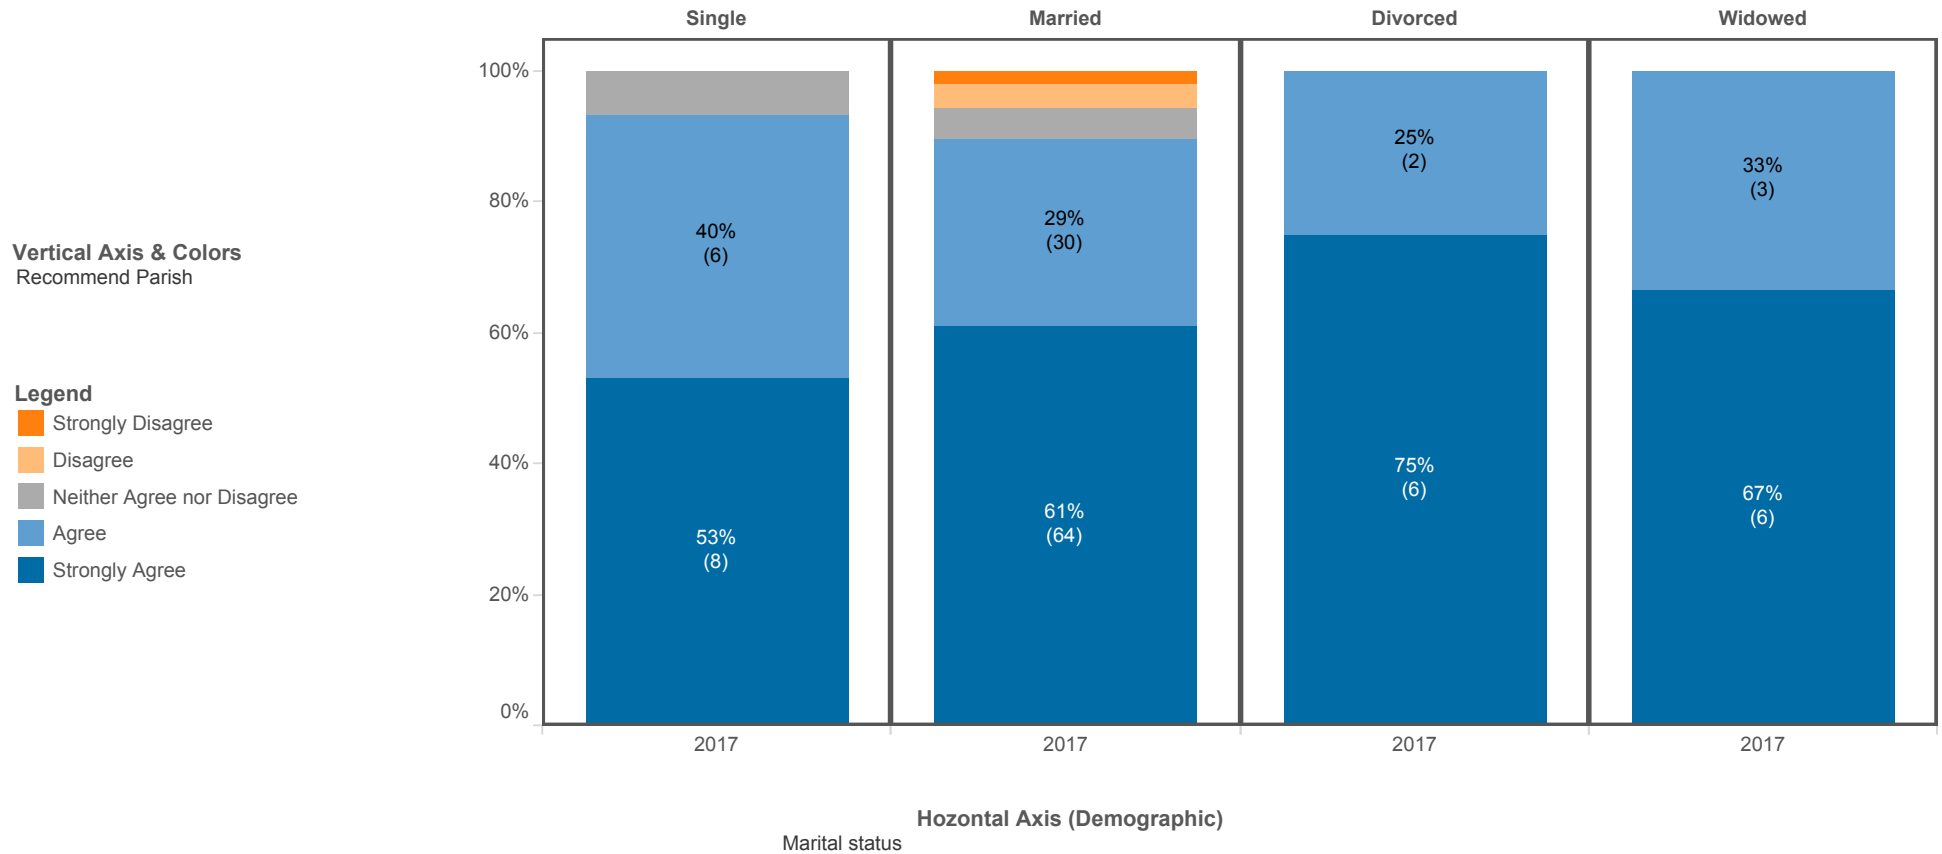

Select two survey items to compare from the drop down menus along each axis. Color magnitudes represent the number of responses.

Survey Items:

Vertical axis (rows): "I would recommend my parish to a friend"

Horizontal axis (columns): "I would recommend my pastor to a friend"

Demographic Cross Tabulation Bar Chart

Select two questions from the drop down menus along each axis to compare two survey items against each other.