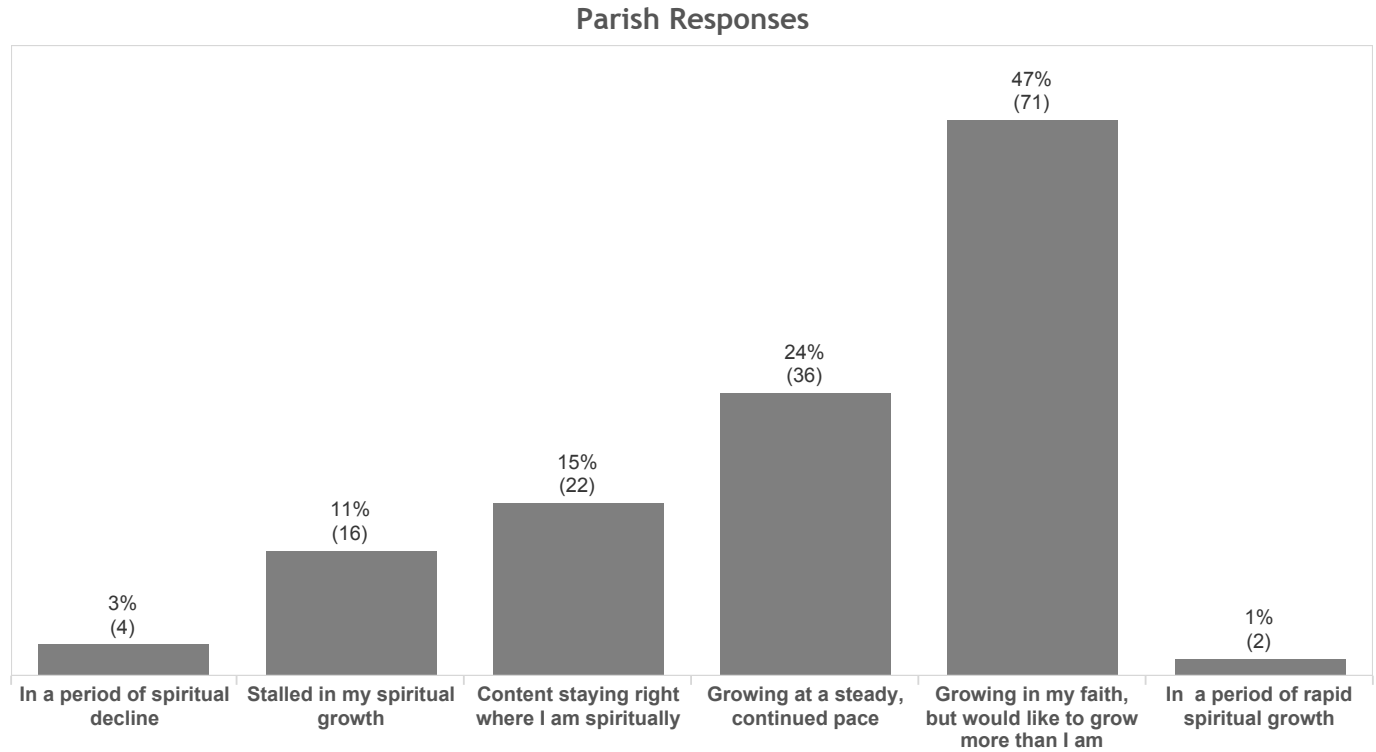

Pace of spiritual growth

Survey Item
Pace of spiritual growth

1. **Legend**
2. In a period of spiritual decline
   - Stalled in my spiritual growth
   - Content staying right where I am spiritually
   - Growing at a steady, continued pace
   - Growing in my faith, but would like to grow more t..
   - In a period of rapid spiritual growth

Survey Item:

"Which of the following best describes the pace of your spiritual growth?"