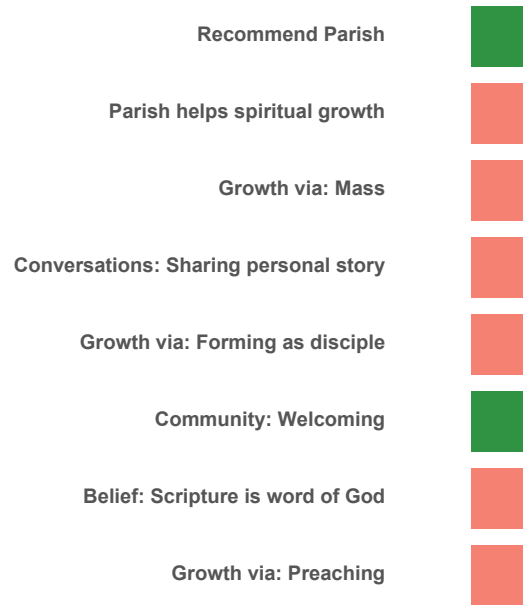

Statistical Significance

Statistical significance calculations comparing parish sample to all parishes (by 'Strongly Agree' percentage)

Level of Detail
Simple (indicators)

Higher
 Lower

☆ = Statistically significant